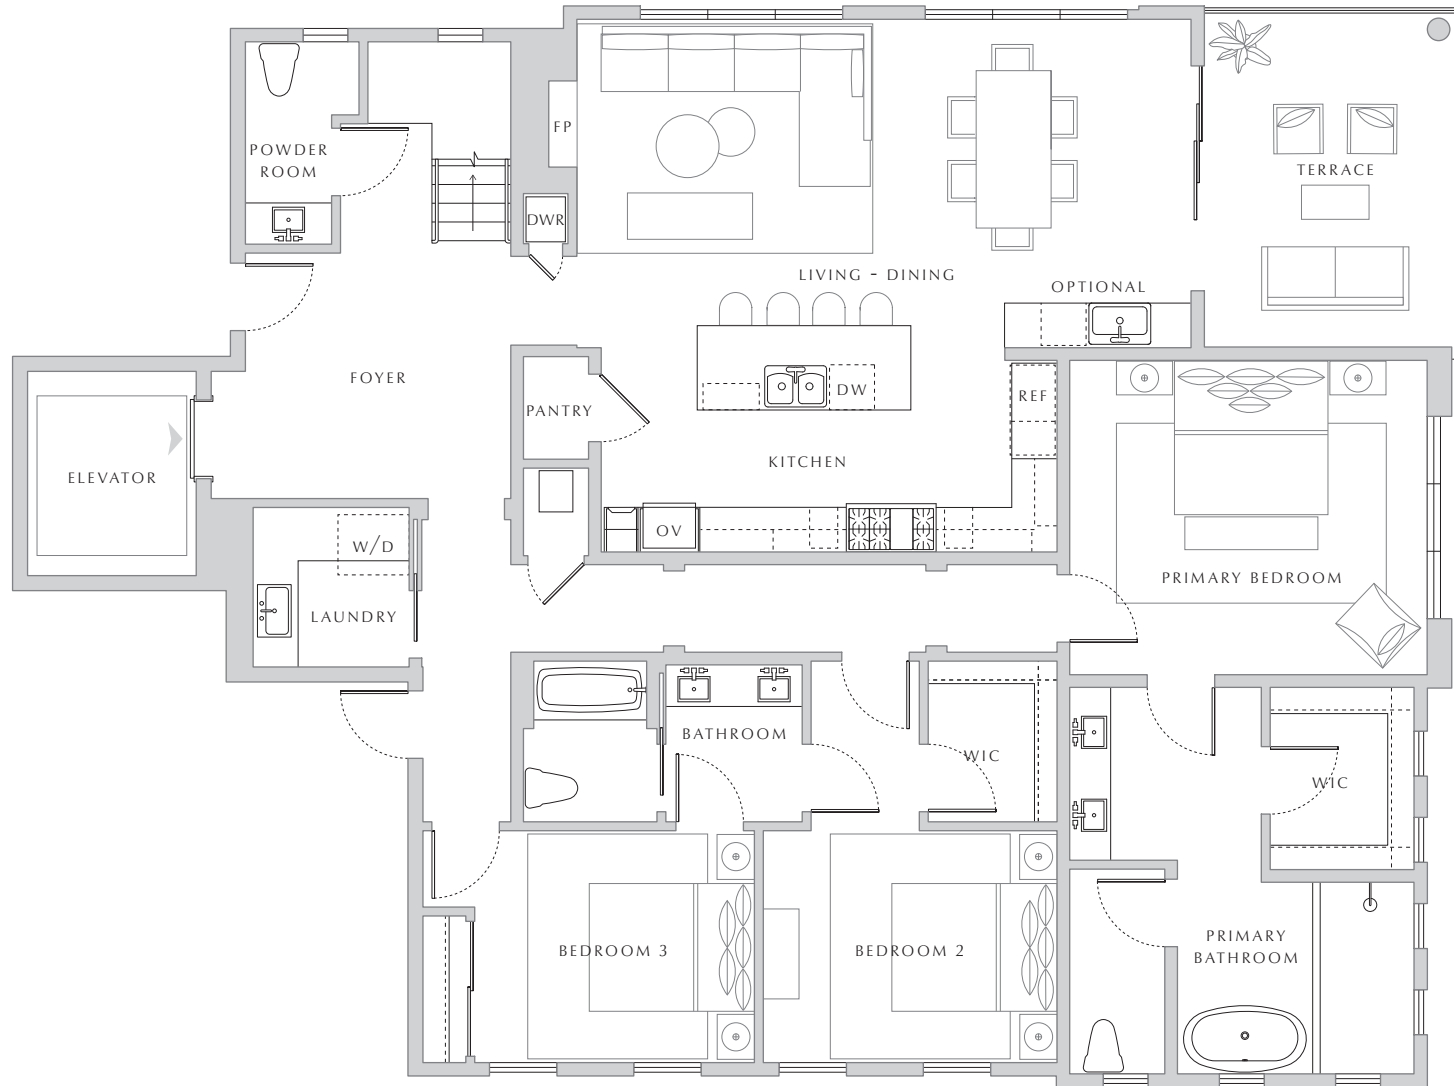

LOWER LEVEL

RESIDENCE

PH4AR

INTERIOR

~ 2,849 SQ. FT.
~ 264 SQ. M.

EXTERIOR

~ 910 SQ. FT.
~ 85 SQ. M.

PRIVATE TERRACE

3 BED

2 BATH
2 PWDR

BUILDING No. 2

FL. 4 LOWER LEVEL
FL. 5 UPPER LEVEL

BUILDING No. 5

FL. 4 LOWER LEVEL
FL. 5 UPPER LEVEL

RESIDENCE

PH4AR

UPPER LEVEL